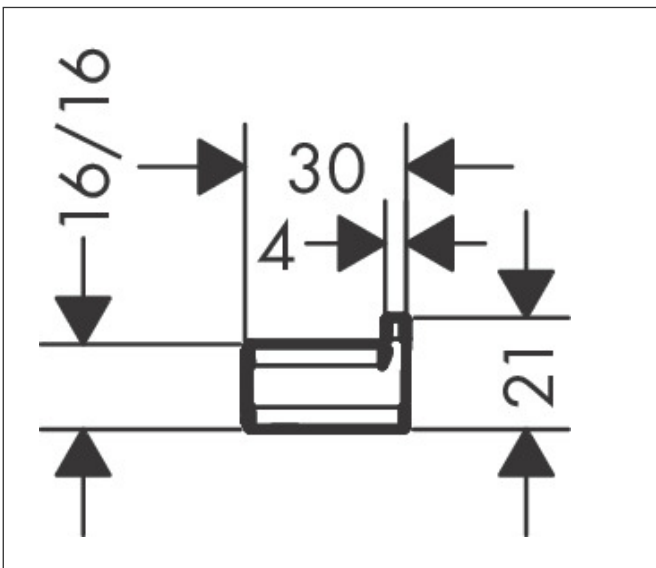

Brand hansgrohe
 Art. Name **AddStoris Q** Towel hook
 Art. Nr. 41742340
 Surface Brushed Black Chrome

reddot winner 2021

DESIGN
AWARD
2021

Product picture

Features

- wall-mounted
- material: metal
- with mounting material
- concealed fastening
- diameter drill hole: 6 mm

Drawing

Technology