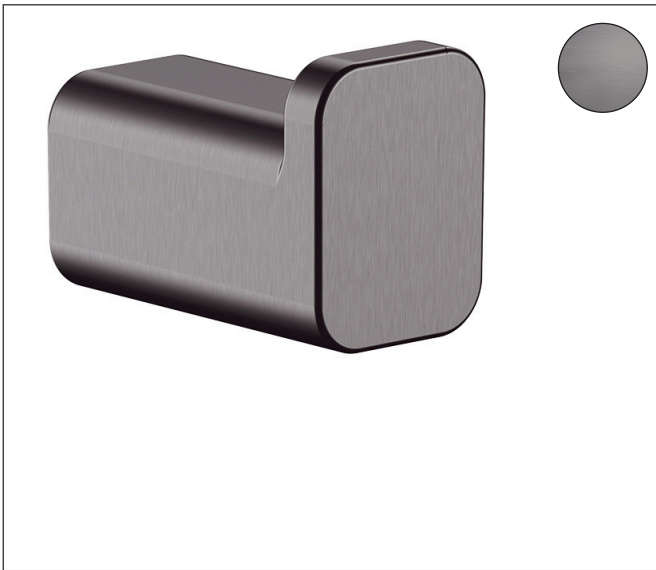

Brand hansgrohe
 Art. Name **AddStoris Q** Towel hook
 Art. Nr. 41742340
 Surface Brushed Black Chrome

reddot winner 2021

DESIGN
AWARD
2021

Product picture

Features

- wall-mounted
- material: metal
- with mounting material
- concealed fastening
- diameter drill hole: 6 mm